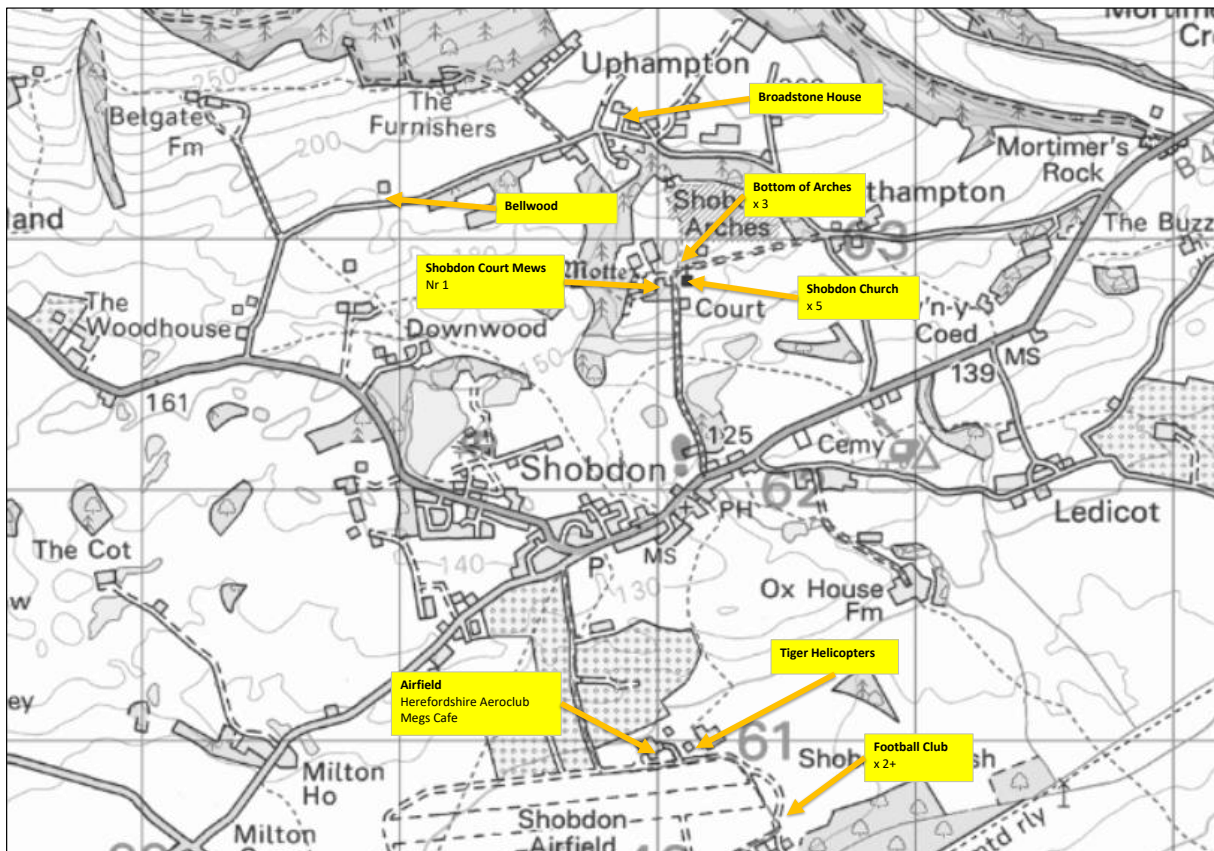

# Shobdon Scarecrow Trail

In the village.....

....and around the Parish.....

With thanks to Wood Stove Services and Shobdon Village Stores for donation of prizes

Updated - 25/04/21