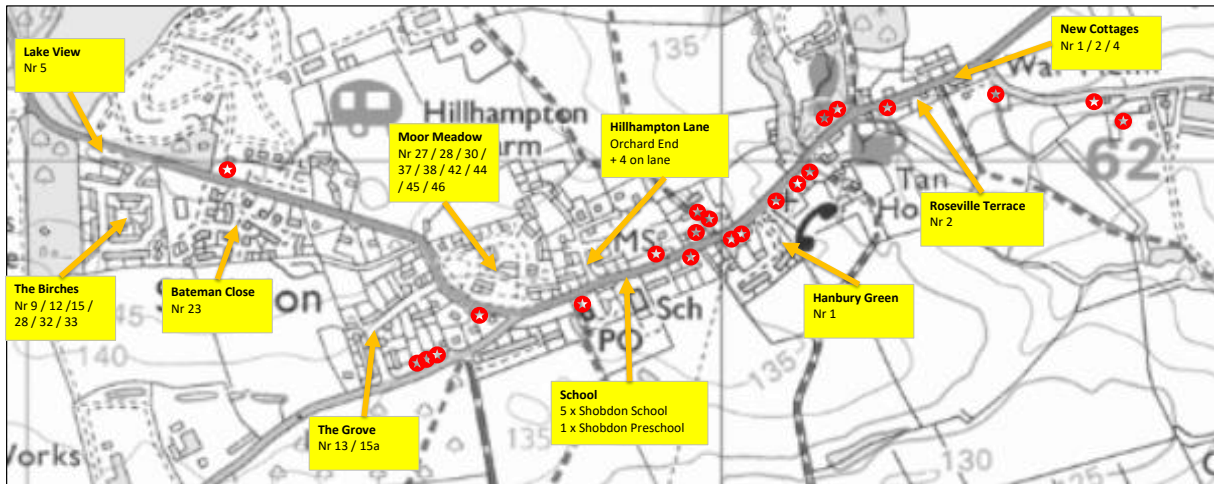

# Shobdon Scarecrow Trail

In the village.....

....and around the Parish.....

With thanks to Wood Stove Services and Shobdon Village Stores for donation of prizes

Updated - 25/04/21